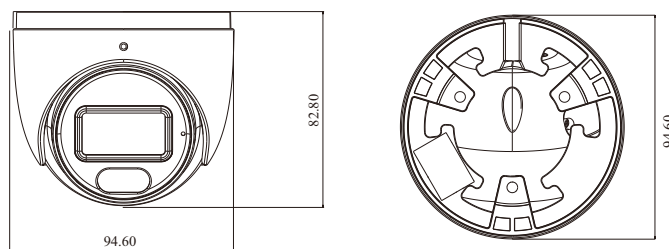

DORI Distance

Lens	Detect	Observe	Recognize	Identify
2.8mm	62m(203ft)	25m(81ft)	12m(40ft)	6m(20ft)
3.6mm	79m(259ft)	32m(104ft)	16m(52ft)	8m(26ft)
Others				
Power Supply	DC12V/PoE			
Power Consumption	< 6W			
Storage Conditions	- 30 °C ~ 65 °C (-22 °F ~ 149 °F), Humidity: less than 95 % (non-condensing)			
Operating Conditions	- 40 °C ~ 60 °C (-40 °F ~ 140 °F), Humidity: less than 95 % (non-condensing)			
Dimensions (mm)	Φ 94.6 × 82.8			
Weight (net)	Approx. 0.45KG			
Installation	Ceiling mounting; wall mounting			
Certificate	CE, FCC			
Environmental Protection	Complies with Directive EU RoHS, WEEE(2012/19/EU), directive 94/62/EC and REACH(EC1907/2006)			

DIMENSIONS