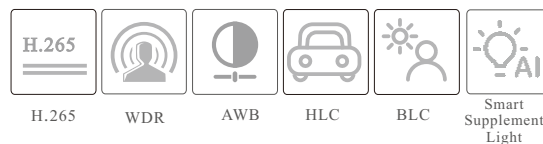

en.tvt.net.cn

For more information, please visit our website

SPECIFICATIONS

Specifications	Model	TD-9544S4-C
Camera		
Image Sensor		1 / 3 "CMOS
Image Size		2560×1440
Electronic Shutter		1/1s ~ 1 / 100000s
Iris Type		Fixed Iris
Min. Illumination		0.005 lux @F1.6, AGC ON; 0 lux with illumination on
Lens		2.8mm@F1.6, Horizontal FoV: 94°; Vertical FoV: 50°; Diagonal FoV: 115° 3.6mm@F1.6, Horizontal FoV: 78°; Vertical FoV: 40°; Diagonal FoV: 97°
Focus		Fixed
Lens Mount		M12
Day&Night		ICR
Wide Dynamic Range		120dB
BLC		Yes
HLC		Yes
Digital NR		Yes
S/N Ratio		≥ 50dB
Angle Adjustment		Pan: 0°~360°; Tilt: 0°~75°; Rotation: 0°~360°
Image		
Video Compression		Main stream: H.265+ / H.265 / H.264+ / H.264 Sub stream: H.265+ / H.265 / H.264+ / H.264 / MJPEG Third stream: H.265+ / H.265 / H.264+ / H.264 / MJPEG
H.265 Compression Standard		Main Profile@Leve4.1 High Tier
Resolution		4MP (2560×1440), 3MP (2304×1296), 1080P (1920 × 1080), 720P (1280 × 720), D1, VGA (640 × 480), CIF, 480 × 240
Main Stream		60Hz: 4MP/3MP/1080P/720P(1~30fps); 50Hz: 4MP/3MP/1080P/720P(1~25fps)
Sub Stream		60Hz: 720P/D1/VGA/CIF(1~30fps); 50Hz: 720P/D1/VGA/CIF(1~25fps)
Third Stream		60Hz: D1/480×240/CIF(1~30fps); 50Hz: D1/480×240/CIF(1~25fps)
Bit Rate		64 Kbps ~ 6 Mbps
Bit Rate Type		VBR / CBR
Image Settings		ROI, Saturation, Brightness, Hue, Contrast, Wide Dynamic, Sharpness, Image Mirror, Image Flip, NR, etc. adjustable through client software or web browser
Audio Compression		G711A/U
ROI		Each ROI to be configured separately
Interfaces		
Network		RJ45
Video Output		No
Audio		1CH audio input; 1CH built-in MIC
Storage		Built-in micro SD card slot, up to 256GB
Reset		Yes
Functions		
Remote Monitoring		Web browser / TVT NVR / NVMS2.X / Mobile APP
Web Browser		IE (plug-in required) / Google Chrome / Edge / Firefox / Safari
Online Connection		Support simultaneous monitoring for up to 3 users; Support multi-stream real time transmission
Network Protocol		UDP, IPv4, IPv6, DHCP, NTP, RTSP, RTP, RTCP, RTMP, PPPoE, DDNS, SMTP, FTP, 802.1x, SNMP, UPnP, HTTP, HTTPS, HTTP POST, P2P, QoS
Interface Protocol		ONVIF
Storage		Network remote storage; micro SD card storage
Smart Alarm		Motion detection, SMD, SD card full, SD card error
Smart Event		Video Exception (scene change, video blur and abnormal color detection), line crossing / region intrusion detection (human/motor vehicle/non-motor vehicle classification), abandoned/missing object detection
General Function		Watermark, IP address filtering, video mask, heartbeat, system config backup, smart supplement light, corridor pattern
PoE		Yes (IEEE802.3af)
Supplement Light Range		IR range: 20 ~ 30 m; white light range: 20 ~ 30 m
Ingress Protection		IP67
Security		Video encryption, firmware encryption, configuration encryption, illegal login lock, IP address filtering, 802.1x authentication, basic and digest authentication for HTTP